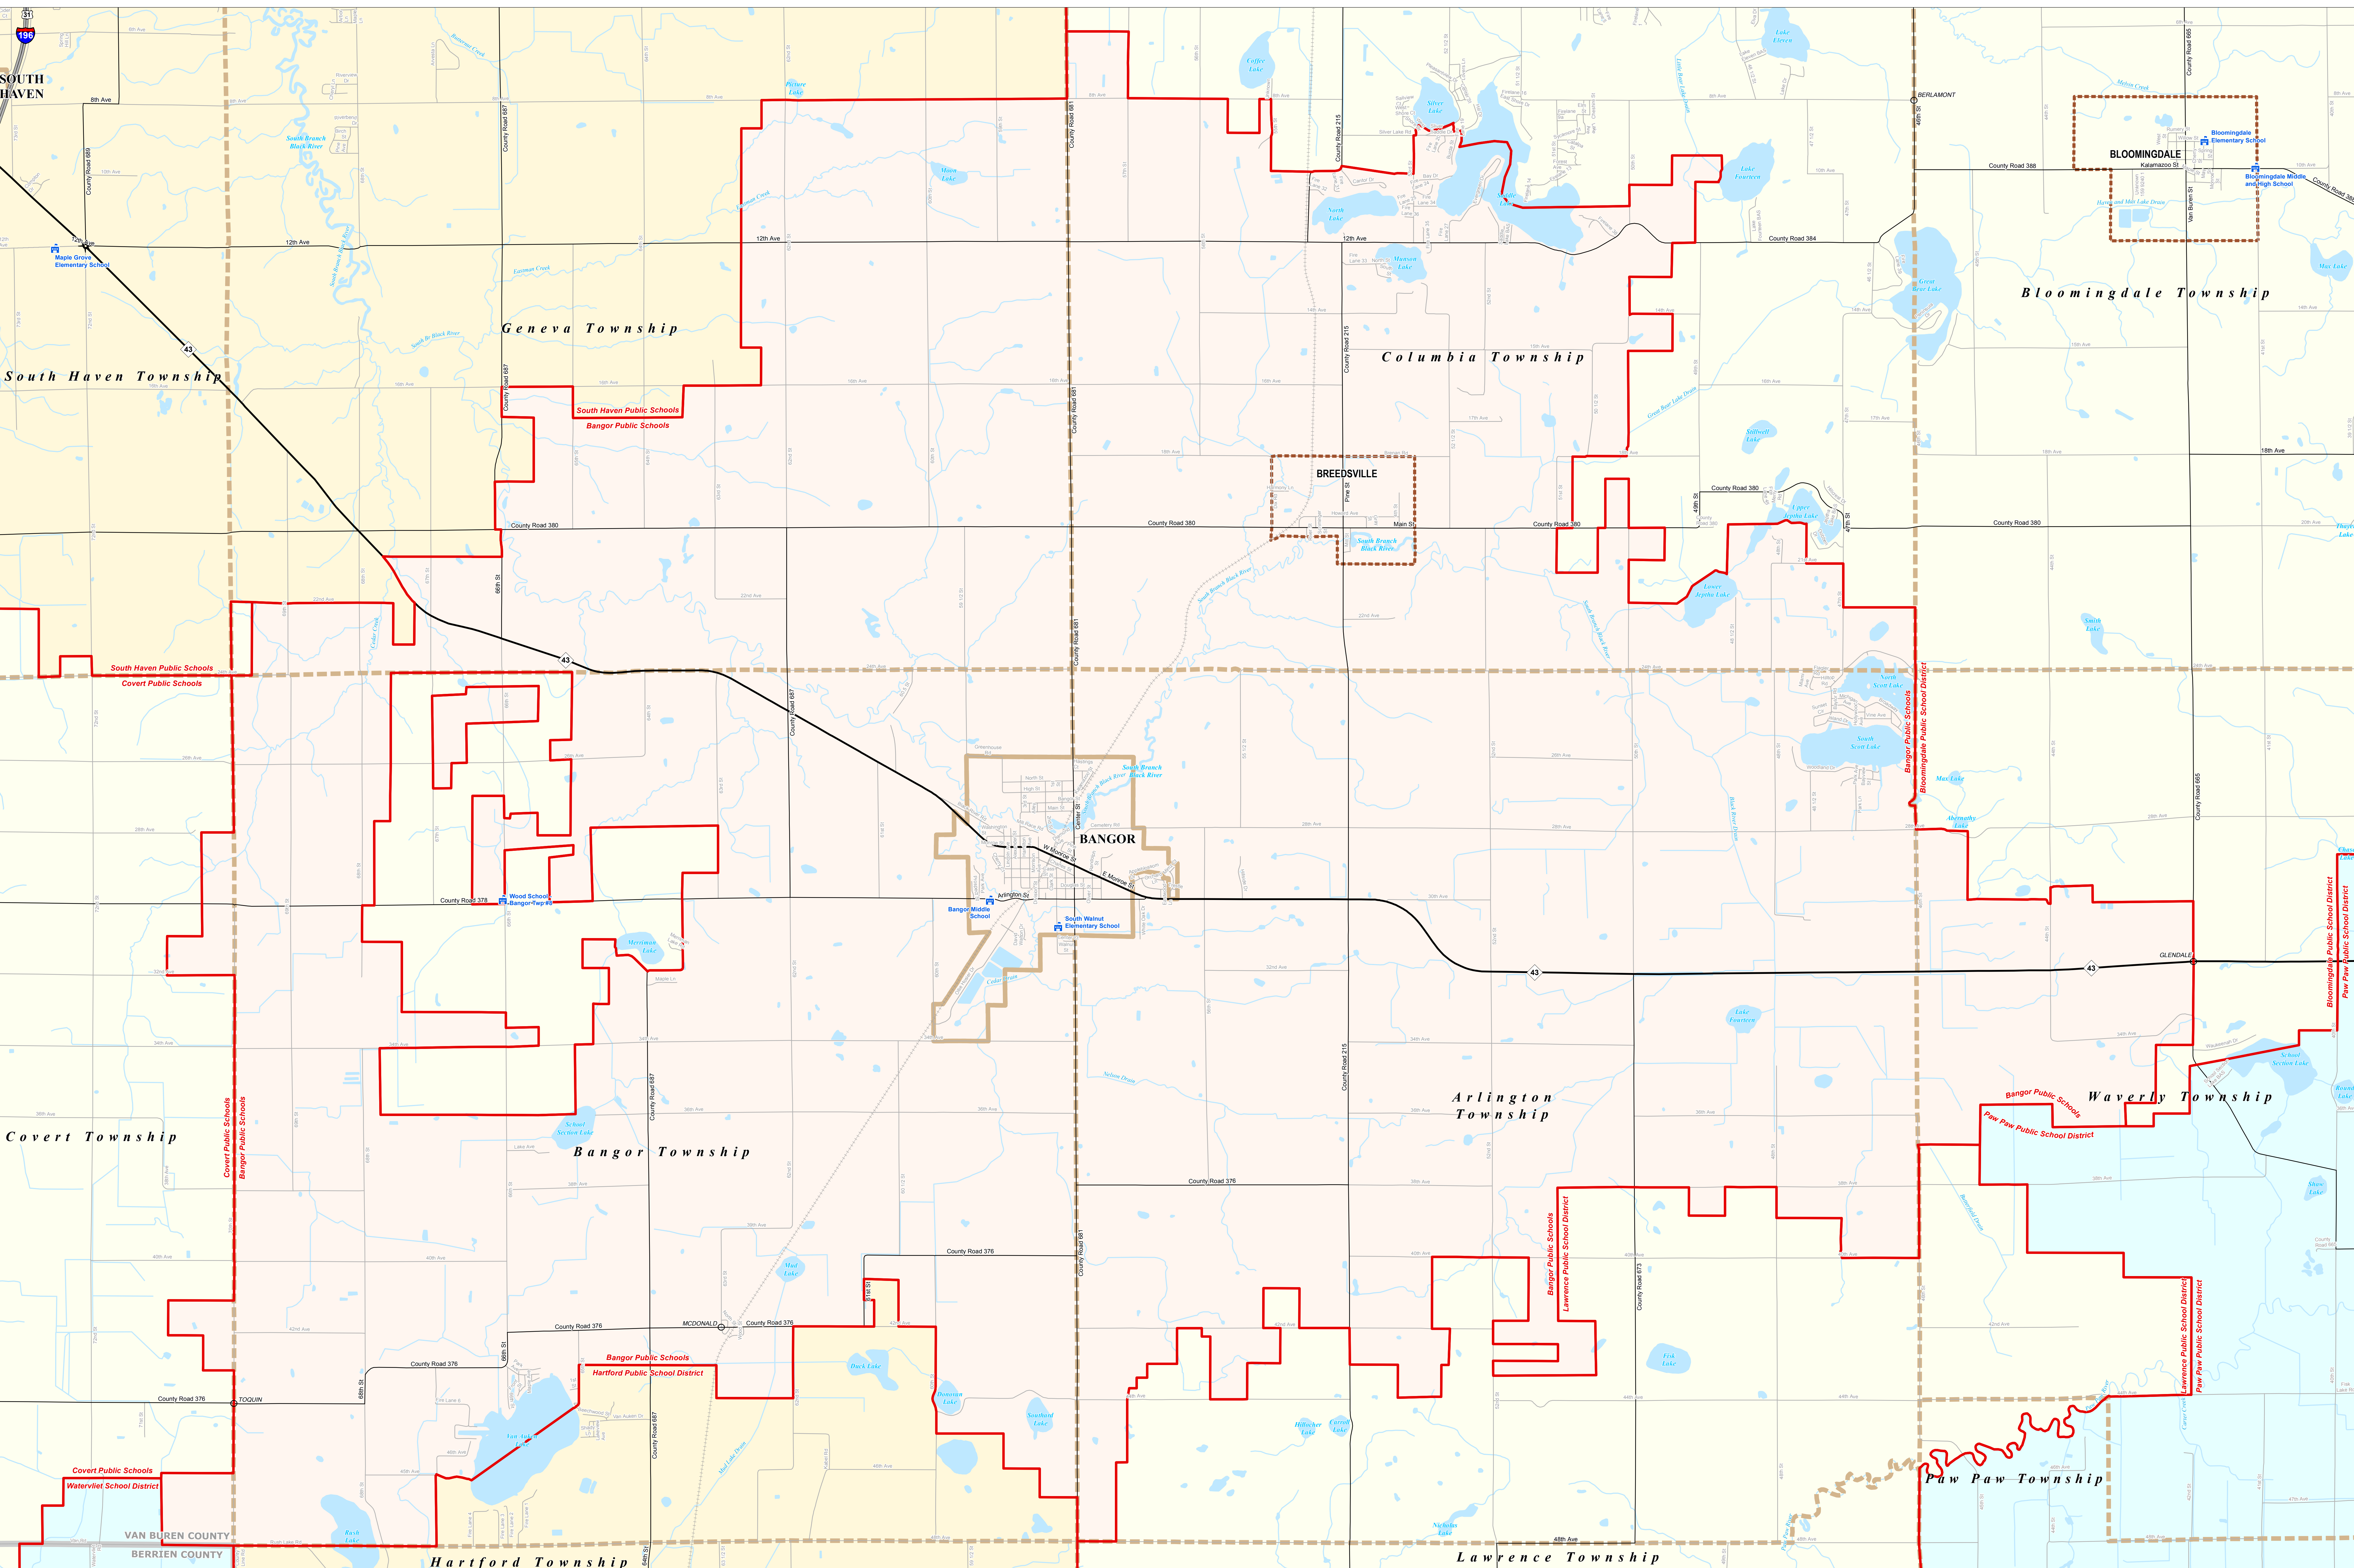

BANGOR PUBLIC SCHOOLS

Van Buren ISD

0 0.25 0.5 1 Miles

Legend	
School District	School
County	Water Feature
City	Freeway
Township	Highway
Village	Primary Road
Census Designated Place	Local Road
Railroad	River, Stream, or Drain

Source: Michigan Geographic Framework, v13a